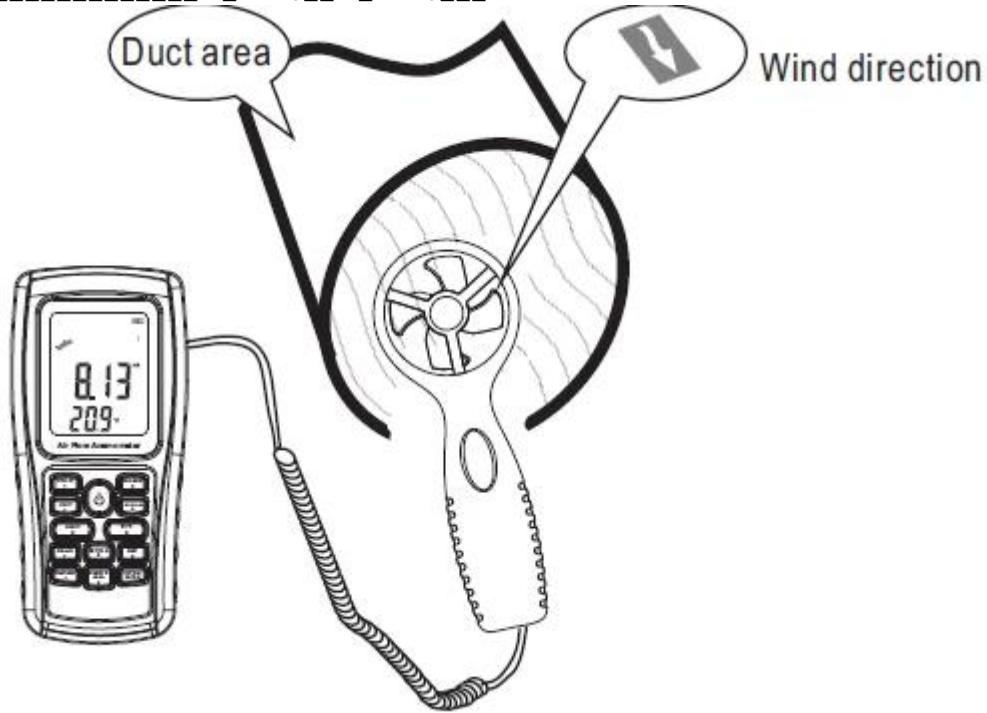

METER8

Force Gauge Meter

Laser Level Meter

Tachometer

Laser Distance Meter

Thickness Meter

GM8902

Features

- Wind speed: M / S / MPH
- Temperature: °C / °F
- Accuracy: ±2°C
- Resolution: ±3 ±0.1dpts
- Data hold
- Auto power off
- Backlight
- Low battery indicator
- Auto shut down
- USB interface
- 9V battery
- Dimensions: 77 * 36 * 163.5mm
- Weight: 20g
- Size: 66.9 * 45.8 * 30.7CM
- Thickness: 22.5mm

Specifications

- Accuracy: ±0.3
- Resolution: 0.1
- Temperature range: 0°C to 45°C / 32°F to 113°F

0999900
0.1/0.2°C

Escrow.com

TT
3

/

12