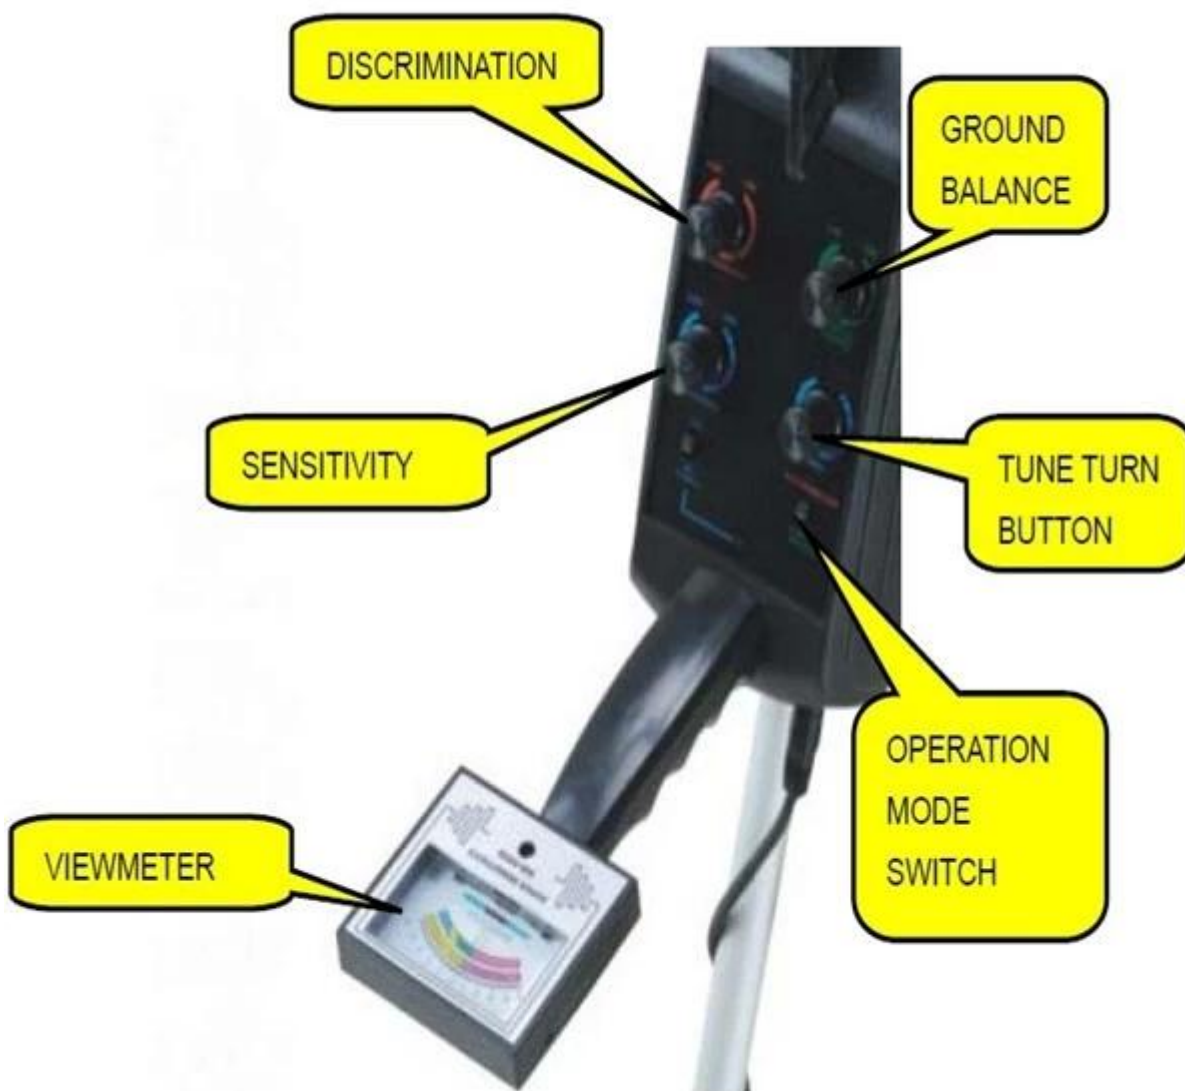

MD-5008 New Hot Sell Long Range Underground Diamond Gold Gem Jewel Metal Detector, Underground [Metal Detector](#)

Feature :

With balance lines, can eliminate "mineralization reaction" impact , greatly enhance the effective detection of the depth and accuracy:

Technical specifications:

*Power supply: DC 12V

*Signal Frequency: 7KHZ

*Acoustics Frequency: 400HZ

Sensitivity:

Small detect plate can detect 25-30cm (USD25 sent)

Big detect plate can detect 35-40cm (USD25 sent)

*The Detecting Depth (Max):

Small detect plate can detect 1.5 meters

Big detect plate can detect 3.0-3.5 meters

(note: the sample object for detecting above is a 60x60x1 CM) aluminium board

Packing

*Packing dimension: 820(L) X 170(W) X 320(H) mm